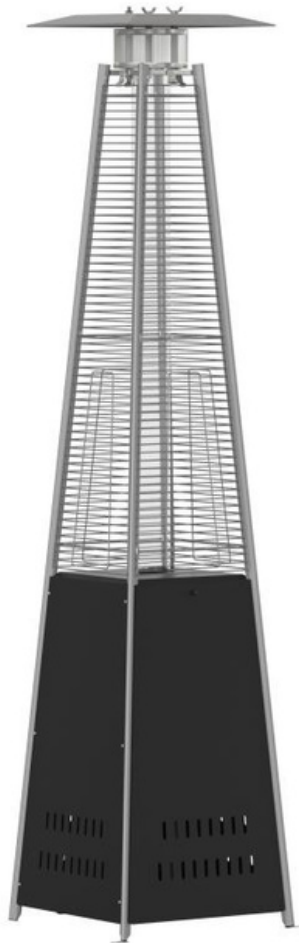

SOL FLAME OUTDOOR PATIO HEATER

Shown in Black

Features:

- Contemporary Outdoor Patio Heater with Wheels for commercial use
- Automatic Shut-Off safety feature if tipped over
- Pyramid Gas Heater with Push Button Ignition and 42,000 BTU Output
- Heat Radius Output 3-6 Foot (9-36 SQ. FT)
- 20 lb. Capacity Propane Tank (not included) attaches beneath the lower housing
- Stainless Steel Frame and Metal Screw construction for durable year-round use
- Assembles in 60 minutes or Less with the included step by step guide or online PDF file

Specifications:

Width: 22.25 Inches
Depth: 22.25 Inches
Height: 90 Inches
Caster Width Fixed: 1 Inches
Base Length Fixed: 20.5 Inches

Color Options:

- Black
- Silver
- Slate Gray
- Bronze

www.iowatablesandchairs.com

Contact us today!
641-521-0787 | 641-521-0545
carolswift@gmail.com

www.clubprocurefurniture.com

SOL FLAME OUTDOOR PATIO HEATER

Color Options:

Bronze

Silver

Black

Slate Grey