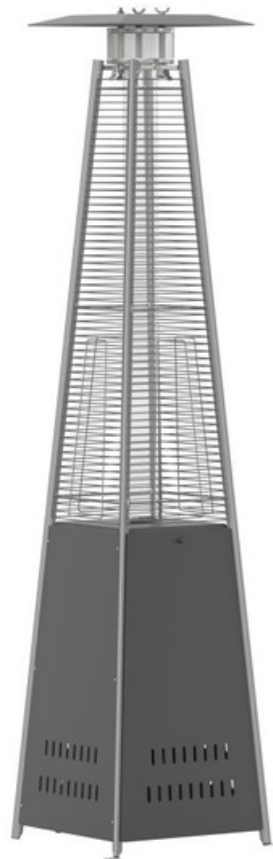

SOL FLAME OUTDOOR PATIO HEATER

Shown in Black

Features:

- Contemporary Outdoor Patio Heater with Wheels for commercial use
- Automatic Shut-Off safety feature if tipped over
- Pyramid Gas Heater with Push Button Ignition and 42,000 BTU Output
- Heat Radius Output 3-6 Foot (9-36 SQ. FT)
- 20 lb. Capacity Propane Tank (not included) attaches beneath the lower housing
- Stainless Steel Frame and Metal Screw construction for durable year-round use
- Assembles in 60 minutes or Less with the included step by step guide or online PDF file

Specifications:

Width: 22.25 Inches
Depth: 22.25 Inches
Height: 90 Inches
Caster Width Fixed: 1 Inches
Base Length Fixed: 20.5 Inches

Color Options:

- Black
- Silver
- Slate Gray
- Bronze

www.iowatablesandchairs.com

Contact us today!
641-521-0787 | 641-521-0545
carolswift@gmail.com

www.clubprocurefurniture.com

SOL FLAME OUTDOOR PATIO HEATER

Color Options:

Bronze

Silver

Black

Slate Grey